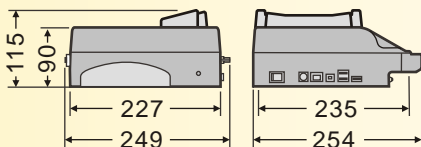

**Save Ink Cost
Quick Device Swap**

NK50V Auto-Print Solution

NK-50Y Burn & Print Solution

Specification:

Application	Work with selected inkjet printer and disc-burning device for automatic publishing of optical discs (NK50V: label disc only; NK50Y: burn data and label discs)
Disc Burning Device	Support Nimbie NB11 automatic disc publisher
Disc Capacity	100 discs (may vary on configuration)
Disc Specification	Standard inkjet-printable CD/DVD/Blu-ray discs; 120 mm diameter
Inkjet Printer	Support Epson 6-color, 6-cartridge, direct-on-disc printers including: Artisan 50, Stylus P50, T50, T60, R280, R285, R290, EP-301, EP-302, PM-G860... (May vary on the local configuration of printers)
Ink Cartridge	Original and compatible ink cartridge or continuous ink supply system (CISS) for the printer
Disc Caddy	Come with the Nimbie Sidekick device (for NK50V and NY50Y use)
Interface	USB2.0 interface to PC
Power	100~240 Volts, 50/60 Hz
Dimension (W x D x H)	249 mm x 254 mm x 248 mm; 9-1/4" x 10" x 9-1/4" (NK50V) 249 mm x 254 mm x 115 mm; 9" x 10" x 4-3/8" (NK50Y)
Weight	2.2 kg; 5 lbs (vary on configurations)