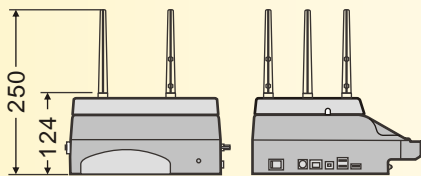

**Save Ink Cost
Quick Device Swap**

NK50V Auto-Print Solution