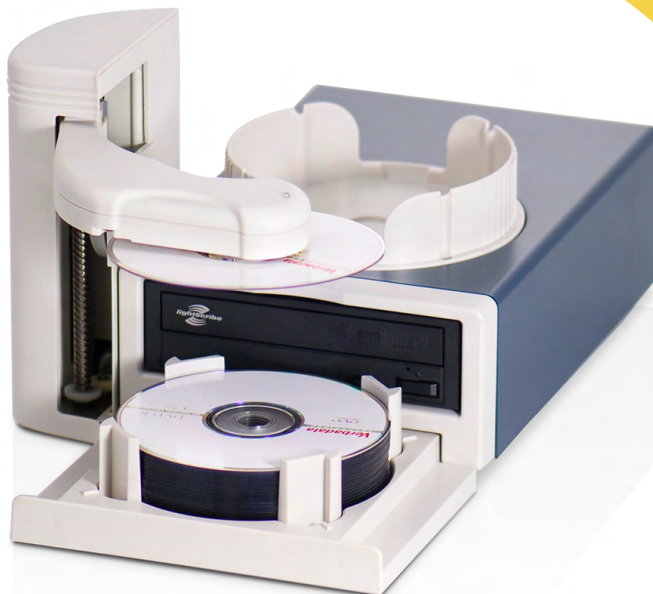

DupliQ

Unique loader design allows processing special shaped discs including mini and business card discs.

- The Smallest Automated Disc Duplicator
- Mini, Business Card and Standard Media Compatible
- 3rd Party Software Compatible for Multiple Applications
- Supported with Blu-ray

Specifications

Physical

Width 9 inches(230 mm)
Depth 7 inches(180 mm)
Height 15.8 inches(400 mm)
Weight 10 pounds(4.5 kg)

Capacity

Input Bin 25 discs
Finish Bin 25 discs
Reject Slot Unlimited

Drive

Disc Drive Burner Drive x1
Media Type Industry standard 120 mm disc
80mm disc
Card disc
Write Speed DVD:20x/16x
CD:40x
BD:6x

Safety

Warranty 1 year warranty
Certification CE, FCC, UL

Model

Type PC connected Auto-loader
Display LED indicators
Interface Power Switch
Power Socket
USB 2.0 port

Requirements

- ●Microsoft® Windows 7
  Windows Vista
  Windows XP Home or Professional
  with Service Pack 3 or later
- ●USB 2.0 Required

Environmental

Temperature Operating:32° to 95°F(0° to 35°C)
Working:-4° to 113°F(-20° to 45°C)
Power 100-240 VAC auto-switching, 50/60 Hz